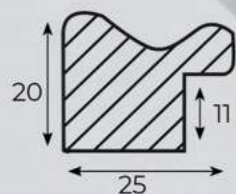

Classico Liscio
Classic smooth

216 B

111 B

2016 B

216 A

111 A

2016 A

ARTICOLO	COLORE COLOUR	ESSENZA LEGNO WOOD ESSENCE
216 B	Oro foglia Gold leaf	Pino Pine
216 A	Argento foglia Silver leaf	Pino Pine
111 B	Oro foglia Gold leaf	Pino Pine
111 A	Argento foglia Silver leaf	Pino Pine
2016 B	Oro foglia Gold leaf	Pino Pine
2016 A	Argento foglia Silver leaf	Pino Pine