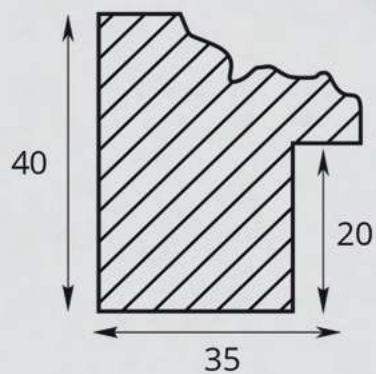

178 NB

178 BB

178 NA

178 BA

ARTICOLO	COLORE COLOUR	ESSENZA LEGNO WOOD ESSENCE
178 NB	Nero oro Black with gold thread	Pino Pine
178 BA	Bianco argento White with silver thread	Pino Pine
178 BB	Bianco oro White with gold thread	Pino Pine
178 NA	Nero argento Black with silver thread	Pino Pine