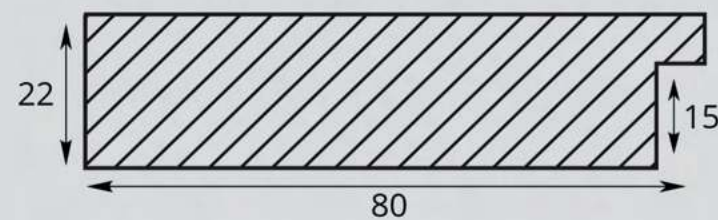

Moderno Lavorato
Modern Worked

566 A

566 B

566 OB

ARTICOLO	COLORE COLOUR	ESSENZA LEGNO WOOD ESSENCE
566 B	Oro foglia Gold leaf	Pino Pine
566 A	Argento foglia Silver leaf	Pino Pine
566 OB	Bianco opaco Matt white	Pino Pine