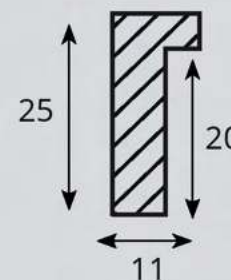

Moderno Liscio
Modern Smooth

209 OB

210 BF

209 ON

210 AF

ARTICOLO	COLORE COLOUR	ESSENZA LEGNO WOOD ESSENCE
210 BF	Oro foglia Gold leaf	Pino Pine
210 AF	Argento foglia Silver leaf	Pino Pine
209 ON	Nero opaco Matt black	Pino Pine
209 OB	Bianco opaco Matt white	Pino Pine