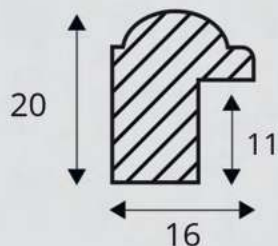

CATALOGO 2025

www.fobacor.it

Classico Lavorato
Classic Worked

2017 B

2017 OB

2017 A

2017 ON

ARTICOLO	COLORE COLOUR	ESSENZA LEGNO WOOD ESSENCE
2017 B	Oro foglia Gold leaf	Pino Pine
2017 A	Argento foglia Silver leaf	Pino Pine
2017 ON	Nero Black	Pino Pine
2017 OB	Bianco White	Pino Pine