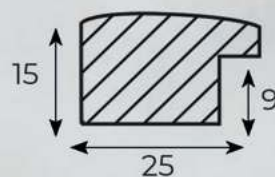

Classico Liscio
Classic smooth

216 B

111 B

2016 B

216 A

111 A

2016 A

ARTICOLO	COLORE COLOUR	ESSENZA LEGNO WOOD ESSENCE
216 B	Oro foglia Gold leaf	Pino Pine
216 A	Argento foglia Silver leaf	Pino Pine
111 B	Oro foglia Gold leaf	Pino Pine
111 A	Argento foglia Silver leaf	Pino Pine
2016 B	Oro foglia Gold leaf	Pino Pine
2016 A	Argento foglia Silver leaf	Pino Pine