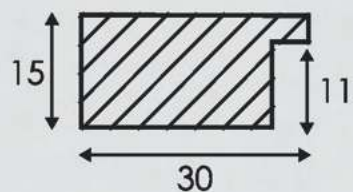

ARTICOLO	COLORE COLOUR	ESSENZA LEGNO WOOD ESSENCE
333 RO	Radica opaca Matt briar wood	Pino Pine
333 RL	Radica lucida Glossy briar wood	Pino Pine
334 RO	Radica opaca Matt briar wood	Pino Pine
334 RL	Radica lucida Glossy briar wood	Pino Pine