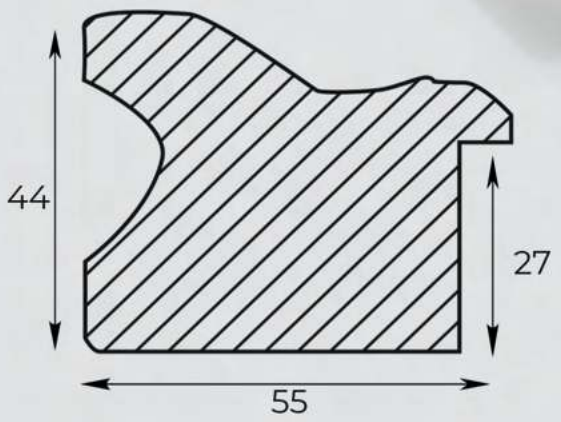

391 NB

ARTICOLO	COLORE COLOUR	ESSENZA LEGNO WOOD ESSENCE
391 NC	Noce filo oro Walnut golden line	Ayous ASIP Ayous ASIP
391 NB	Nero filo oro Black golden line	Ayous ASIP Ayous ASIP
391 BB	Bianco filo oro White golden line	Ayous ASIP Ayous ASIP