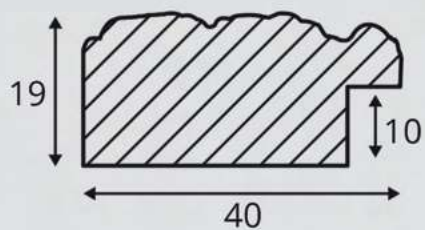

ARTICOLO	COLORE COLOUR	ESSENZA LEGNO WOOD ESSENCE
164 B	Oro foglia Gold leaf	Pino Pine
164 A	Argento foglia Silver leaf	Pino Pine
164 ON	Nero Black	Pino Pine
164 OB	Bianco White	Pino Pine