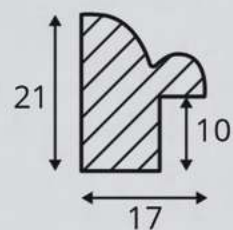

731 C

731 R

731 VS

731 VC

731 AN

731 CS

ARTICOLO	COLORE COLOUR	ESSENZA LEGNO WOOD ESSENCE
731 C	Blu filo argento Blue with silver line	Pino Pine
731 CS	Celeste filo argento Sky blue with silver line	Pino Pine
731 R	Rosso filo argento Red with silver line	Pino Pine
731 AN	Arancione filo argento Orange with silver line	Pino Pine
731 VS	Verde scuro filo argento Dark green with silver line	Pino Pine
731 VC	Verde chiaro filo argento Light green with silver line	Pino Pine