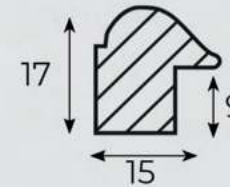

Root, Walnut and Veneer

304 NC

300 NC

304 NC-F

300 NC-F

ARTICOLO	COLORE COLOUR	ESSENZA LEGNO WOOD ESSENCE
300 NC	Noce Walnut	Ayous Ayous
300 NC-F	Noce filo oro Walnut golden line	Ayous Ayous
304 NC	Noce Walnut	Ayous Ayous
304 NC-F	Noce filo oro Walnut golden line	Ayous Ayous