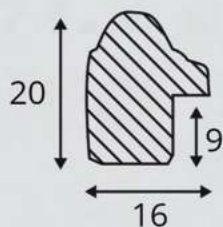

Classico Lavorato

Classic Worked

150 OB

150 B

150 ON

150 A

ARTICOLO	COLORE COLOUR	ESSENZA LEGNO WOOD ESSENCE
150 B	Oro foglia Gold leaf	Pino Pine
150 A	Argento foglia Silver leaf	Pino Pine
150 ON	Nero Black	Pino Pine
150 OB	Bianco White	Pino Pine