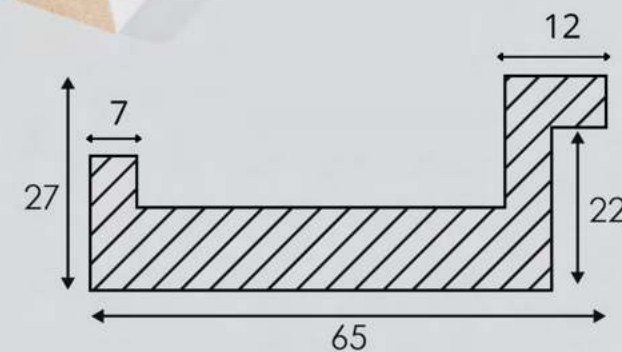

Moderno Liscio
Modern Smooth

641 OB

642 OB

641 ON

642 ON

ARTICOLO	COLORE COLOUR	ESSENZA LEGNO WOOD ESSENCE
641 OB	Bianco opaco poro chiuso Matt white closed pore	Ayous ASIP Ayous ASIP
641 ON	Nero opaco poro chiuso Matt black closed pore	Ayous ASIP Ayous ASIP
642 OB	Bianco opaco poro aperto Matt white open pore	Ayous ASIP Ayous ASIP
642 ON	Nero opaco poro aperto Matt black open pore	Ayous ASIP Ayous ASIP