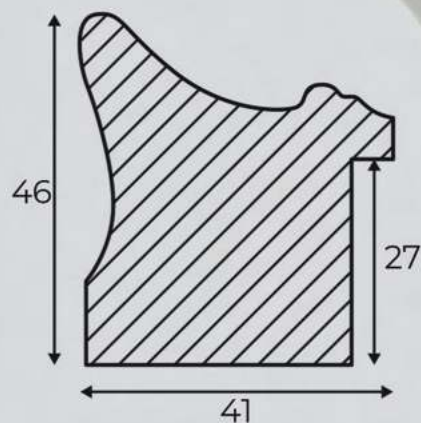

Classico Liscio
Classic smooth

115 BB

115 B

115 NB

115 A

ARTICOLO	COLORE COLOUR	ESSENZA LEGNO WOOD ESSENCE
115 B	Oro foglia Gold leaf	Pino Pine
115 A	Argento foglia Silver leaf	Pino Pine
115 BB	Avorio filo oro Ivory with golden line	Pino Pine
115 NB	Nero filo oro Black with golden line	Pino Pine