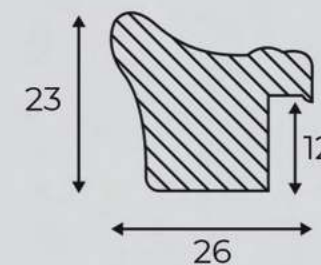

Classico Liscio
Classic smooth

115 BB

115 B

115 NB

115 A

ARTICOLO	COLORE COLOUR	ESSENZA LEGNO WOOD ESSENCE
115 B	Oro foglia Gold leaf	Pino Pine
115 A	Argento foglia Silver leaf	Pino Pine
115 BB	Avorio filo oro Ivory with golden line	Pino Pine
115 NB	Nero filo oro Black with golden line	Pino Pine