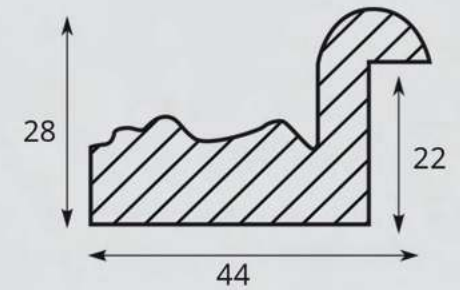

Classico Lavorato

Classic Worked

341 OB

341 BB

341 B

341 NB

341 A

ARTICOLO	COLORE COLOUR	ESSENZA LEGNO WOOD ESSENCE
341 B	Oro foglia Gold leaf	Pino Pine
341 A	Argento foglia Silver leaf	Pino Pine
341 NB	Nero filo oro Black with golden line	Pino Pine
341 BB	Avorio filo oro Ivory with golden line	Pino Pine
341 OB	Bianco shabby Shabby white	Pino Pine