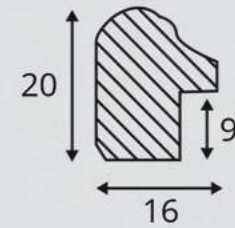

Classico Lavorato

Classic Worked

150 OB

150 B

150 ON

150 A

ARTICOLO	COLORE COLOUR	ESSENZA LEGNO WOOD ESSENCE
150 B	Oro foglia Gold leaf	Pino Pine
150 A	Argento foglia Silver leaf	Pino Pine
150 ON	Nero Black	Pino Pine
150 OB	Bianco White	Pino Pine