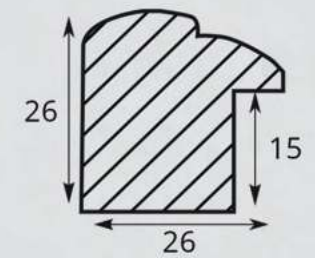

Classico Lavorato
Classic Worked

213 BB

213 B

213 NB

213 A

ARTICOLO	COLORE COLOUR	ESSENZA LEGNO WOOD ESSENCE
213 B	Oro foglia Gold leaf	Pino Pine
213 A	Argento foglia Silver leaf	Pino Pine
213 NB	Nero oro Gold black	Pino Pine
213 BB	Bianco-oro White gold	Pino Pine