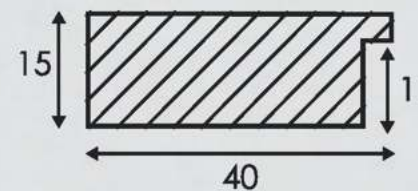

ARTICOLO	COLORE COLOUR	ESSENZA LEGNO WOOD ESSENCE
333 RO	Radica opaca Matt briar wood	Pino Pine
333 RL	Radica lucida Glossy briar wood	Pino Pine
334 RO	Radica opaca Matt briar wood	Pino Pine
334 RL	Radica lucida Glossy briar wood	Pino Pine