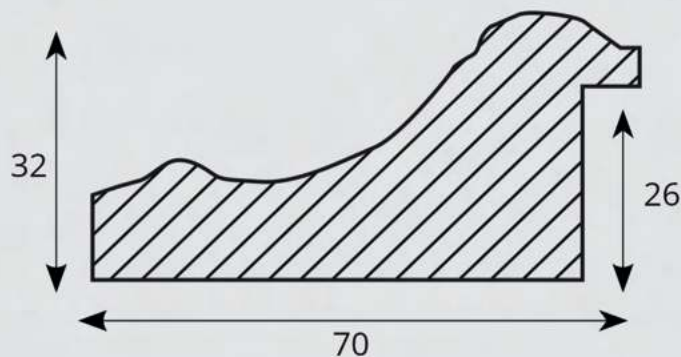

ARTICOLO	COLORE COLOUR	ESSENZA LEGNO WOOD ESSENCE
006 OB	Bianco shabby Shabby white	Ayous ASIP Ayous ASIP
007 OB	Bianco opaco poro chiuso Matt white closed pore	Pino Pine
007 ON	Bianco opaco poro chiuso Matt white closed pore	Pino Pine