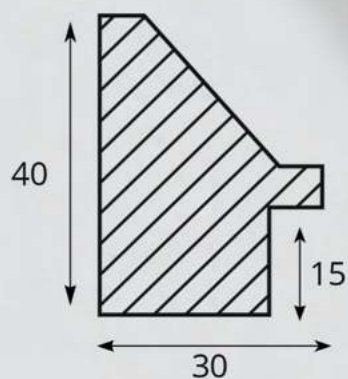

809 C

809 R

809 V

809 TR

809 BB

809 NB

ARTICOLO	COLORE COLOUR	ESSENZA LEGNO WOOD ESSENCE
809 NB	Nero filo oro Black with golden line	Pino Pine
809 BB	Bianco filo oro White with golden line	Pino Pine
809 TR	Tortora filo oro Dove grey with golden line	Pino Pine
809 V	Verde filo oro Green with golden line	Pino Pine
809 R	Rosso filo oro Red with golden line	Pino Pine
809 C	Blu filo oro Blu with golden line	Pino Pine