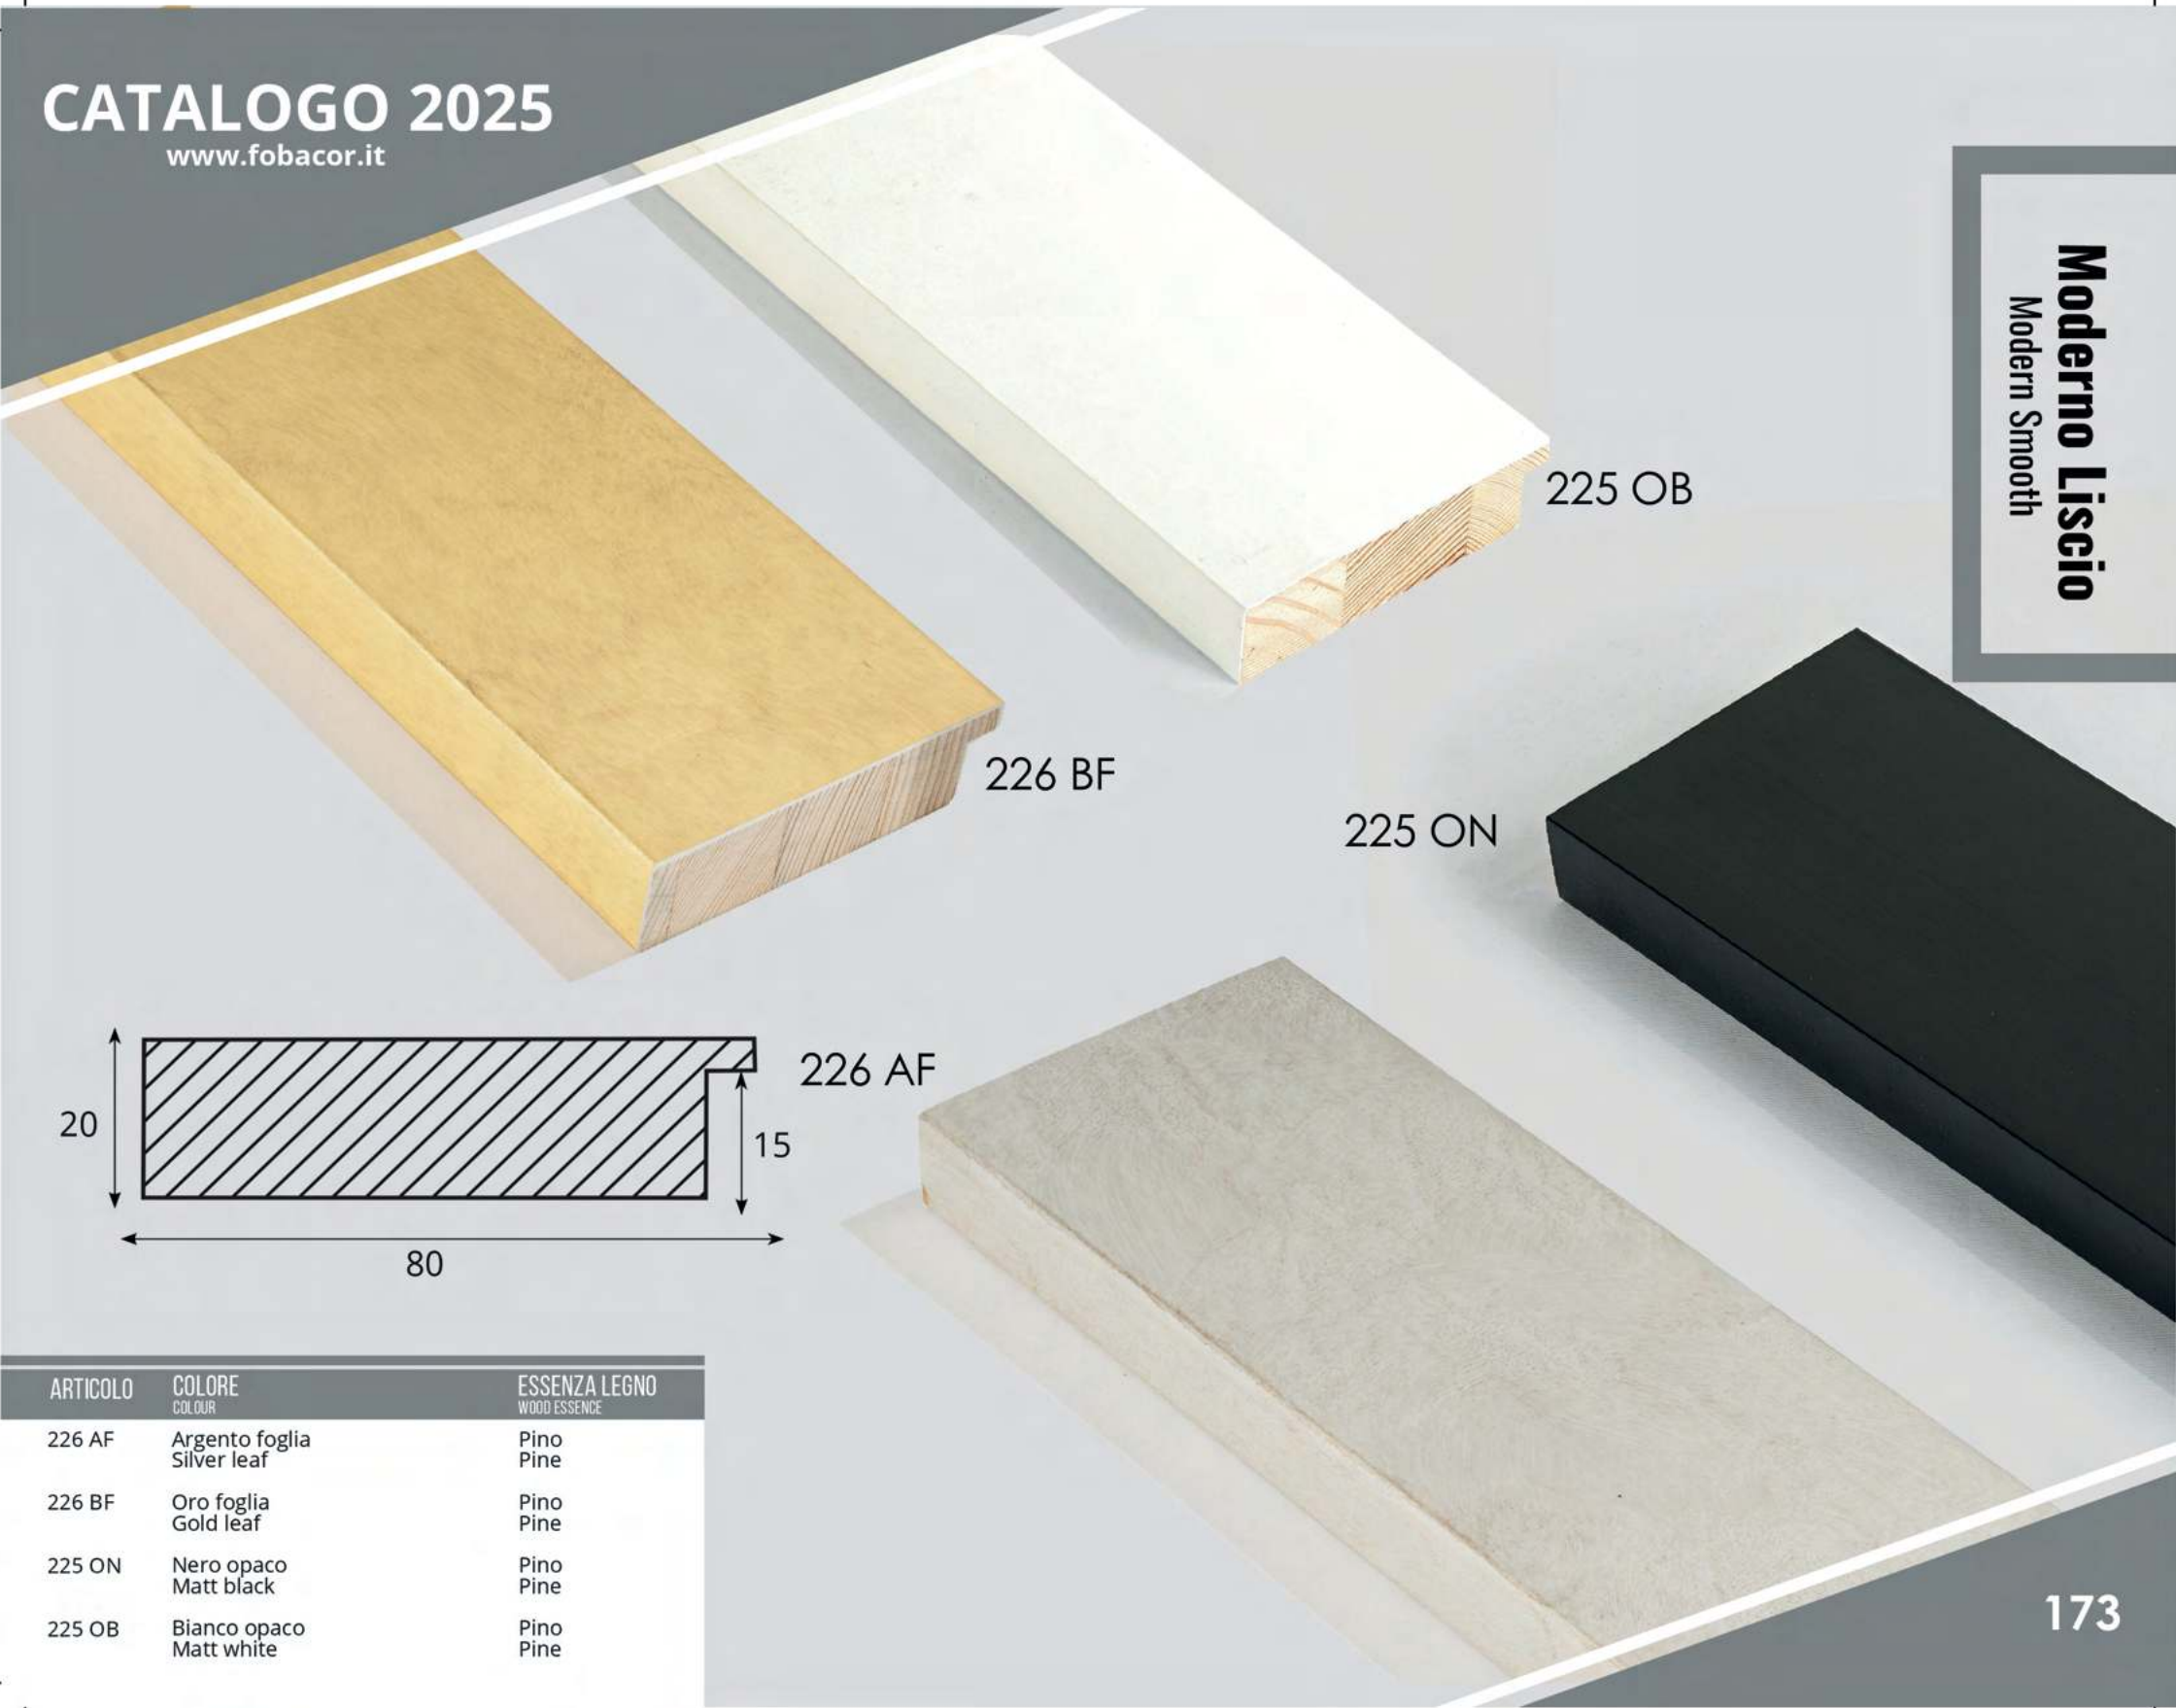

CATALOGO 2025

www.fobacor.it

Moderno Liscio
Modern Smooth

226 BF

225 OB

225 ON

226 AF