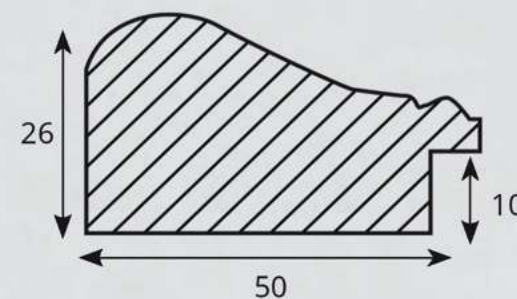

Classico Lavorato
Classic Worked

077 AC

077 A

077 B

076 AC

076 A

076 B

ARTICOLO	COLORE COLOUR	ESSENZA LEGNO WOOD ESSENCE
076 A	Argento foglia Silver leaf	Pino Pine
076 AC	Nero oro Black gold	Pino Pine
076 B	Oro foglia Gold leaf	Pino Pine
077 A	Argento foglia Silver leaf	Pino Pine
077 AC	Nero oro Black gold	Pino Pine
077 B	Oro foglia Gold leaf	Pino Pine