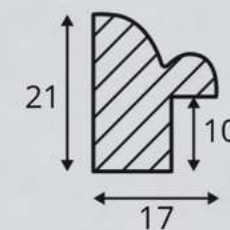

Moderno Liscio
Modern Smooth

731 RS

731 BA

731 B

731 GL

731 NA

731 A

ARTICOLO	COLORE COLOUR	ESSENZA LEGNO WOOD ESSENCE
731 RS	Rosa filo argento Pink with silver line	Pino Pine
731 GL	Giallo filo argento Yellow with silver line	Pino Pine
731 BA	Bianco filo argento White with silver line	Pino Pine
731 NA	Nero filo argento Black with silver line	Pino Pine
731 B	Oro foglia Gold leaf	Pino Pine
731 A	Argento foglia Silver leaf	Pino Pine