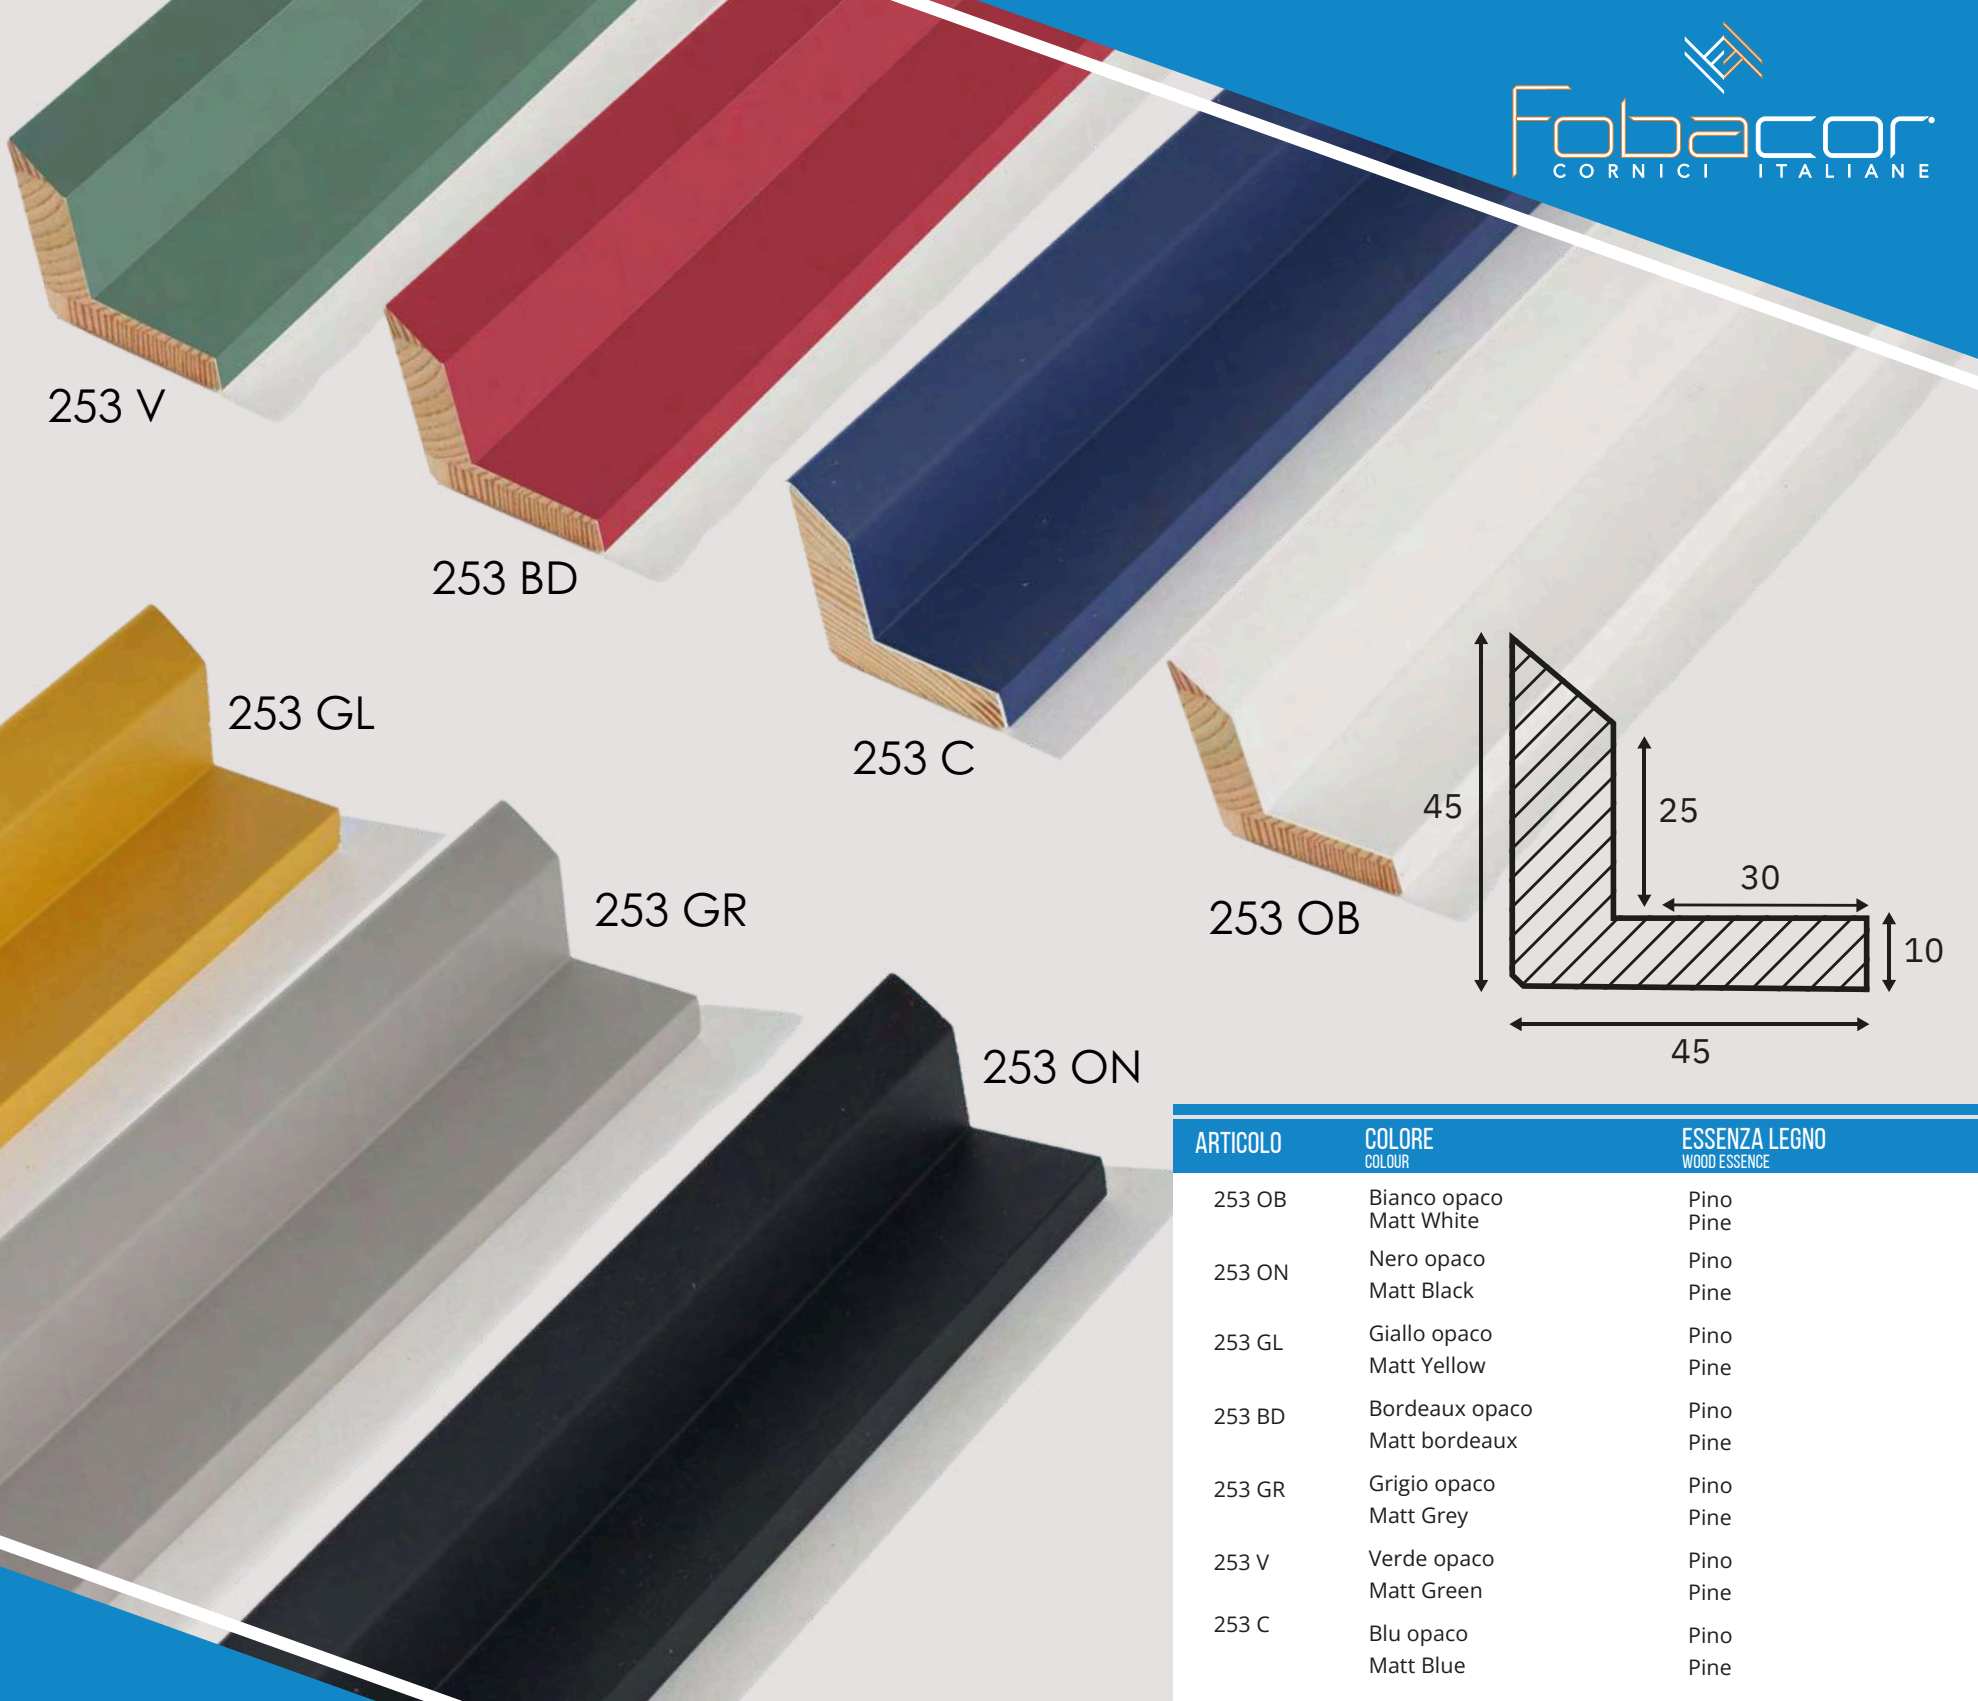

253 V

253 BD

253 C

253 OB

253 GL

253 GR

253 ON