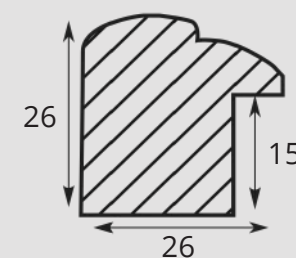

Classico Lavorato
Classic Worked

213 BA

213 B

213 NB

213 A

ARTICOLO	COLORE COLOR	ESSENZA LEGNO WOOD ESSENCE
213 B	Oro foglia Gold leaf	Pino Pine
213 A	Argento foglia Silver leaf	Pino Pine
213 NB	Nero oro Gold black	Pino Pine
213 BA	Bianco-argento White Silver	Pino Pine