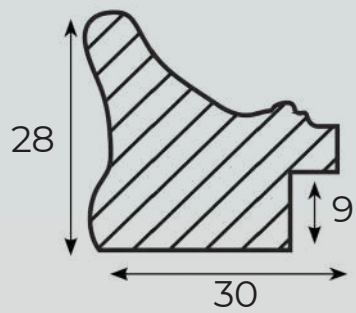

ARTICOLO	COLORE COLOR	ESSENZA LEGNO WOOD ESSENCE
765 B	Oro foglia Gold leaf	Pino Pine
765 A	Argento foglia Silver leaf	Pino Pine
765 NB	Nero filo oro Black with golden line	Pino Pine
765 BB	Avorio filo oro Ivory with golden line	Pino Pine