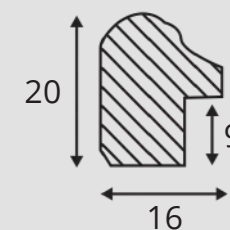

Classico Lavorato
Classic Worked

150 OB

150 B

150 ON

150 A

ARTICOLO	COLORE COLOR	ESSENZA LEGNO WOOD ESSENCE
150 B	Oro foglia Gold leaf	Pino Pine
150 A	Argento foglia Silver leaf	Pino Pine
150 ON	Nero Black	Pino Pine
150 OB	Bianco White	Pino Pine