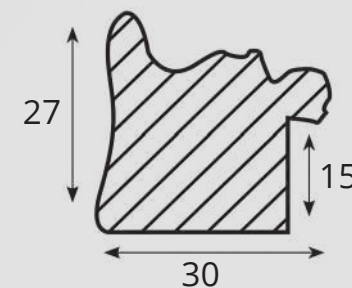

173 A

ARTICOLO	COLORE COLOR	ESSENZA LEGNO WOOD ESSENCE
173 B	Oro foglia Gold leaf	Pino Pine
173 A	Argento foglia Silver leaf	Pino Pine
173 NB	Nero-Oro Gold-Black	Pino Pine
173 OB	Bianco Shabby Shabby White	Pino Pine
173 AV	Avorio-Oro Ivory-Gold	Pino Pine