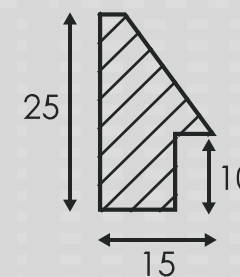

Moderno Liscio
Modern Smooth

273 OB

274 BF

273 ON

274 AF

ARTICOLO	COLORE COLOUR	ESSENZA LEGNO WOOD ESSENCE
274 BF	Oro Foglia Gold leaf	Pino o Ayous ASIP Pine or Ayous ASIP
274 AF	Argento Foglia Silver leaf	Pino o Ayous ASIP Pine or Ayous ASIP
273 ON	Nero opaco Matt black	Pino o Ayous ASIP Pine or Ayous ASIP
273 OB	Bianco opaco Matt white	Pino o Ayous ASIP Pine or Ayous ASIP