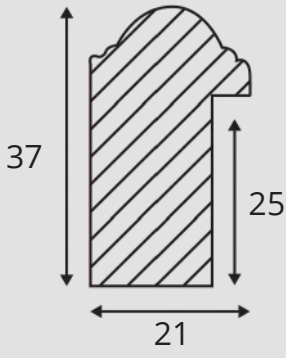

Classico Lavorato

Classic Worked

241 OB

241 ON

241 B

241 A

ARTICOLO	COLORE COLOR	ESSENZA LEGNO WOOD ESSENCE
241 B	Oro foglia Gold leaf	Pino Pine
241 A	Argento foglia Silver leaf	Pino Pine
241 ON	Nero opaco Matt black	Pino Pine
241 OB	Bianco opaco Matt white	Pino Pine