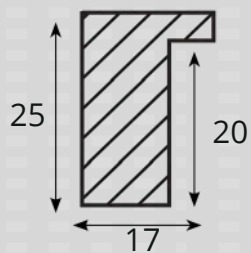

264 BF

263 OB

263 ON

264 AF

ARTICOLO	COLORE COLOUR	ESSENZA LEGNO WOOD ESSENCE
264 AF	Argento foglia Silver leaf	Pino Pine
264 BF	Oro foglia Gold leaf	Pino Pine
263 ON	Nero opaco Matt black	Pino Pine
263 OB	Bianco opaco Matt white	Pino Pine