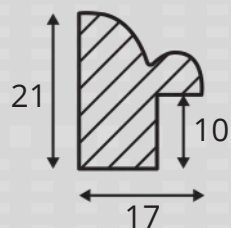

Moderno Liscio
Modern Smooth

731 RS

731 BA

731 B

731 GL

731 NA

731 A

ARTICOLO	COLORE COLOUR	ESSENZA LEGNO WOOD ESSENCE
731 RS	Rosa filo argento Pink with silver line	Pino Pine
731 GL	Giallo filo argento Yellow with silver line	Pino Pine
731 BA	Bianco filo argento White with silver line	Pino Pine
731 NA	Nero filo argento Black with silver line	Pino Pine
731 B	Oro foglia Gold leaf	Pino Pine
731 A	Argento foglia Silver leaf	Pino Pine