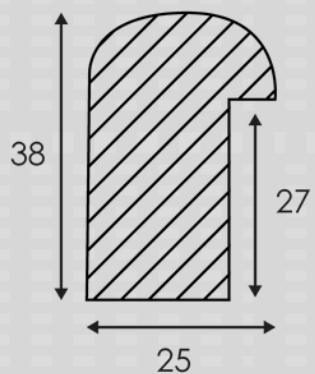

ARTICOLO	COLORE COLOUR	ESSENZA LEGNO WOOD ESSENCE
614 OB	Bianco White	Pino Pine
614 B	Oro foglia Gold leaf	Pino Pine
614 ON	Nero Black	Pino Pine
614 A	Argento foglia Silver leaf	Pino Pine