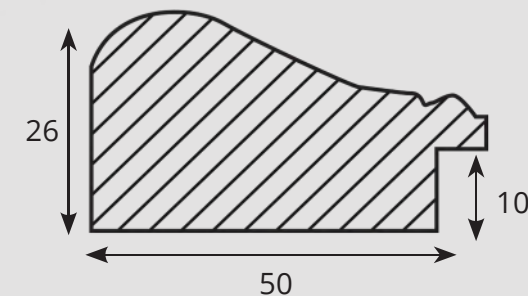

Classico Lavorato
Classic Worked

077 AC

077 A

077 B

076 AC

076 A

076 B

ARTICOLO	COLORE COLOR	ESSENZA LEGNO WOOD ESSENCE
076 A	Argento foglia Silver leaf	Pino Pine
076 AC	Nero oro Black gold	Pino Pine
076 B	Oro foglia Gold leaf	Pino Pine
077 A	Argento foglia Silver leaf	Pino Pine
077 AC	Nero oro Black gold	Pino Pine
077 B	Oro foglia Gold leaf	Pino Pine