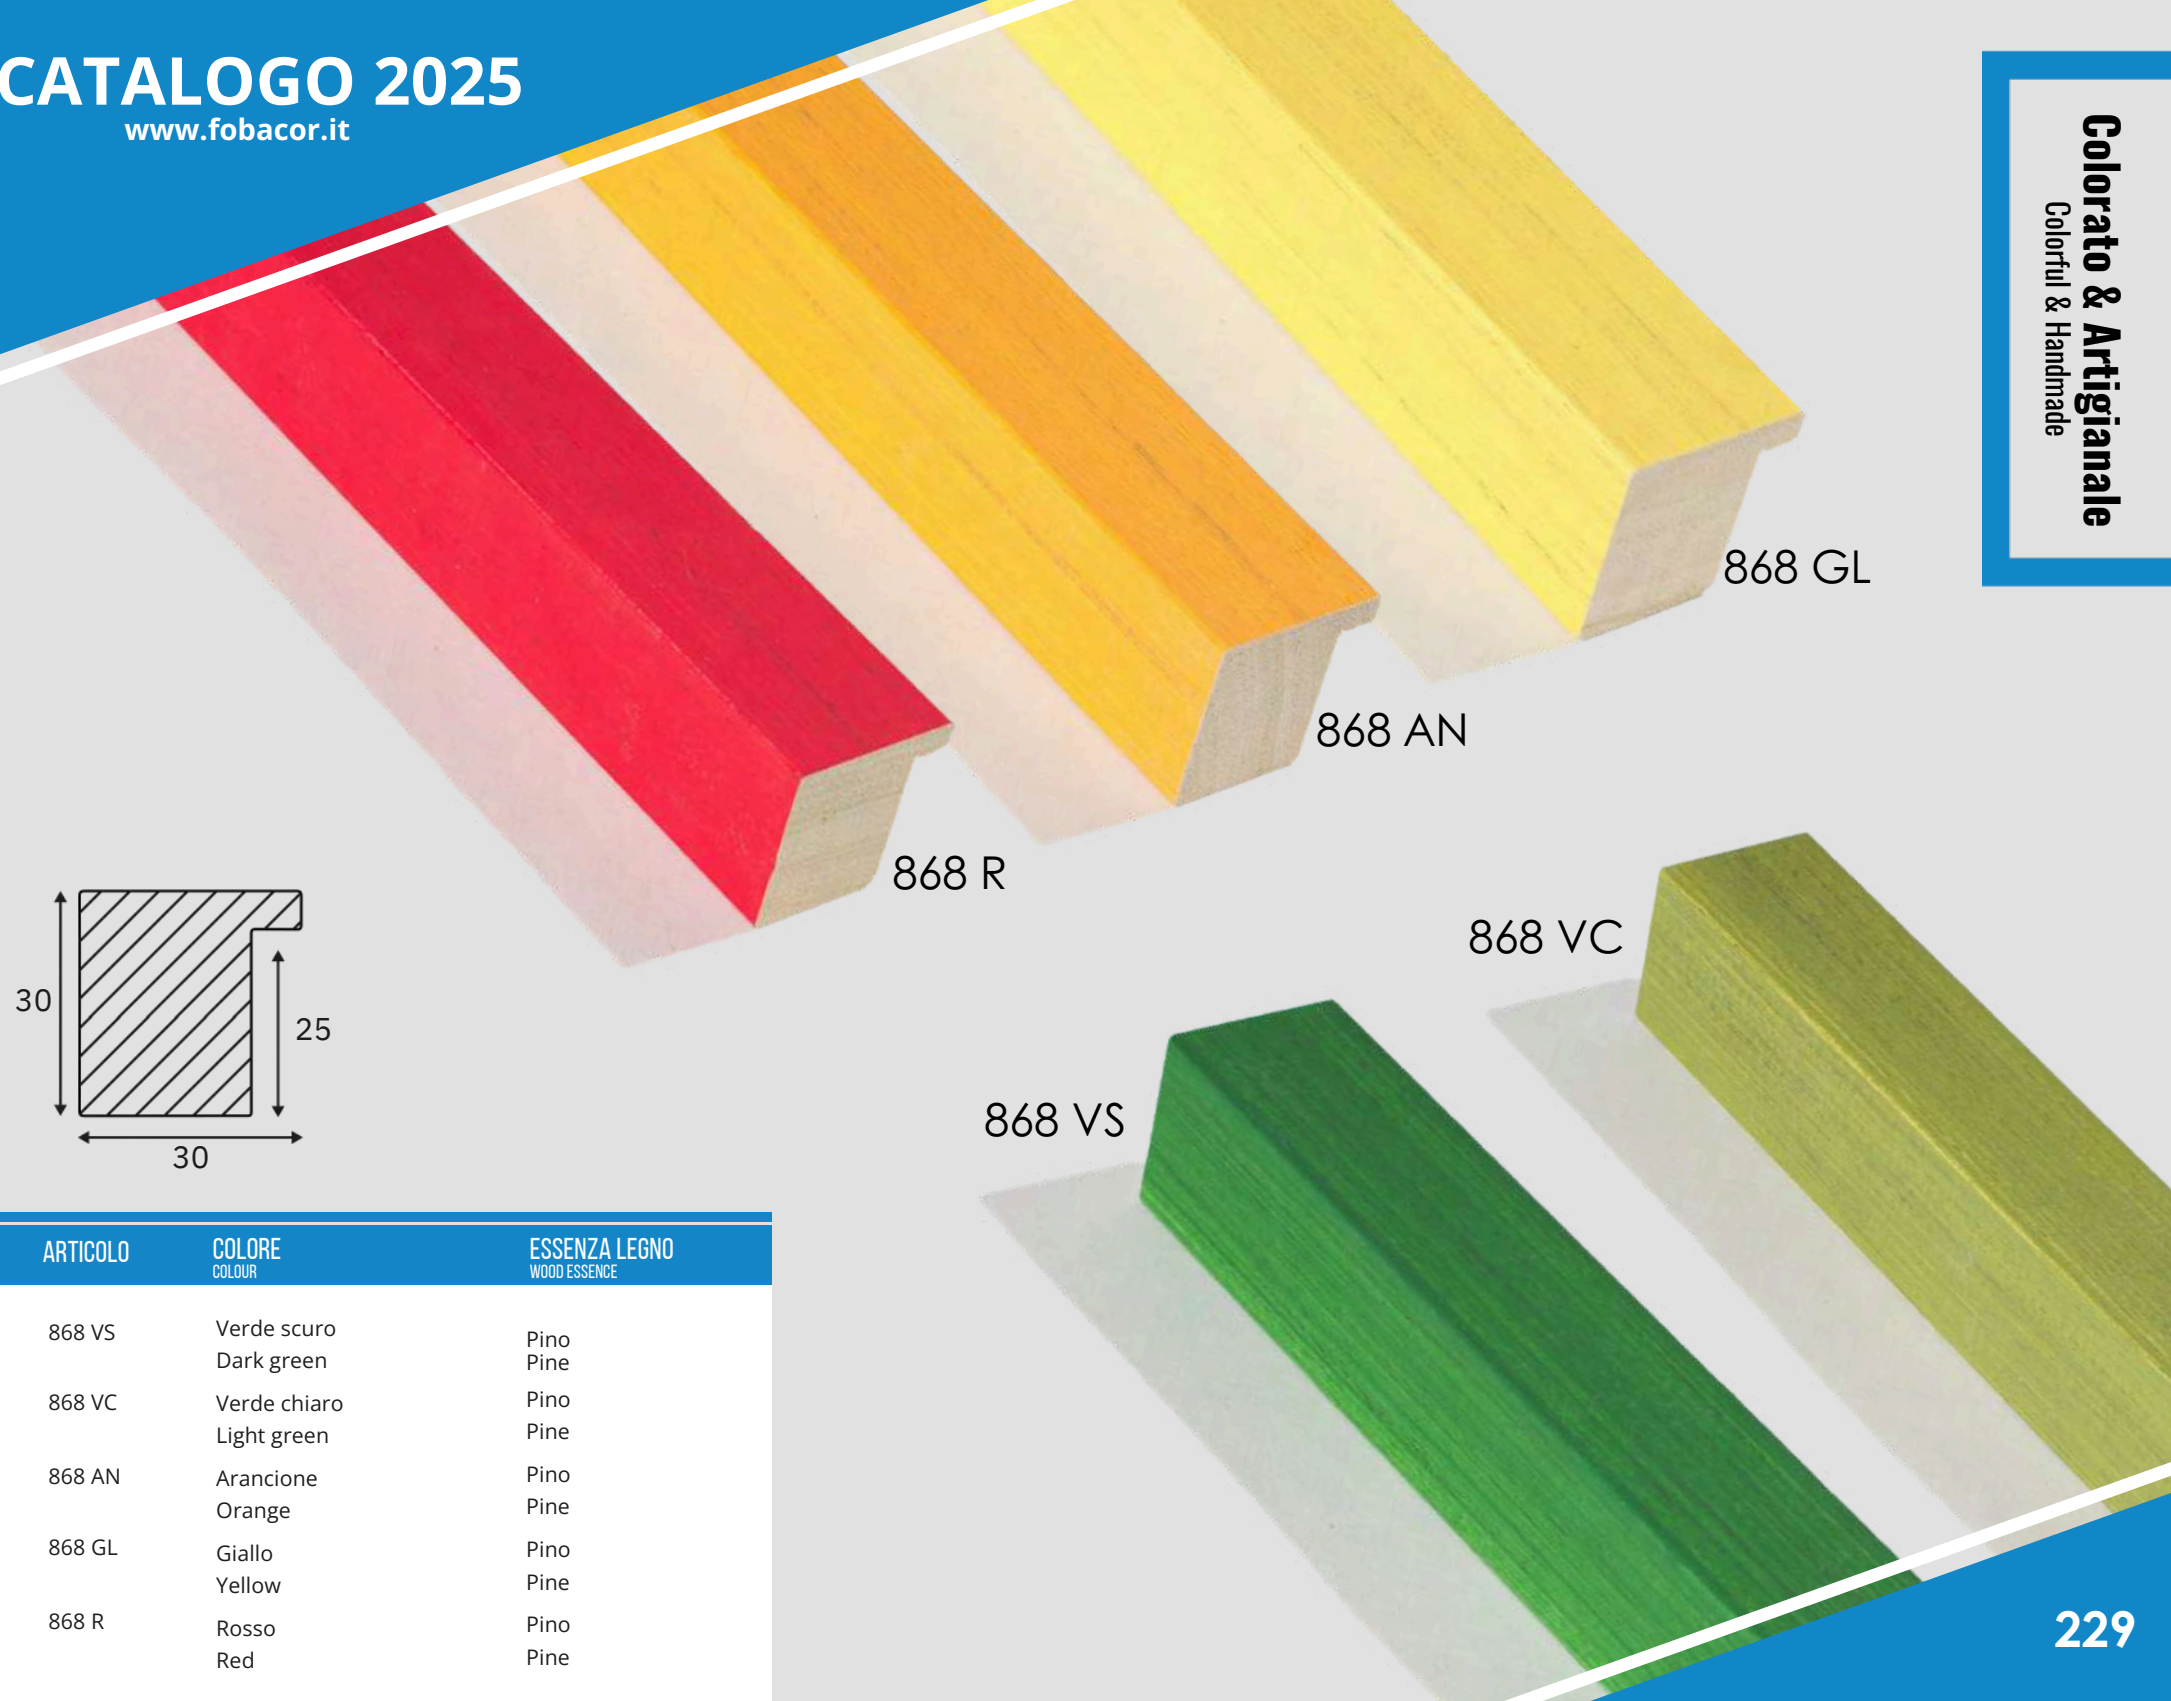

868 CS

868 C

868 OB

868 GR

868 ON

ARTICOLO	COLORE COLOUR	ESSENZA LEGNO WOOD ESSENCE
868 OB	Bianco White	Pino Pine
868 ON	Nero Black	Pino Pine
868 C	Blu Blue	Pino Pine
868 CS	Celeste Sky blue	Pino Pine
868 GR	Grigio Grey	Pino Pine