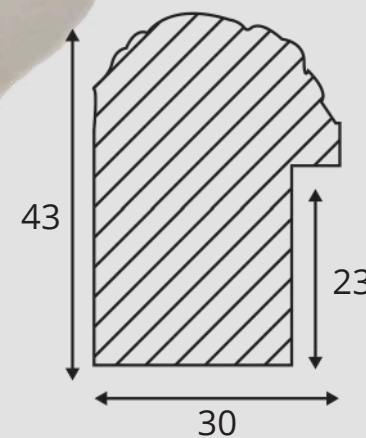

652 A

ARTICOLO	COLORE COLOR	ESSENZA LEGNO WOOD ESSENCE
652 B	Oro foglia Gold leaf	Pino Pine
652 A	Argento foglia Silver leaf	Pino Pine
652 OB	Bianco White	Pino Pine